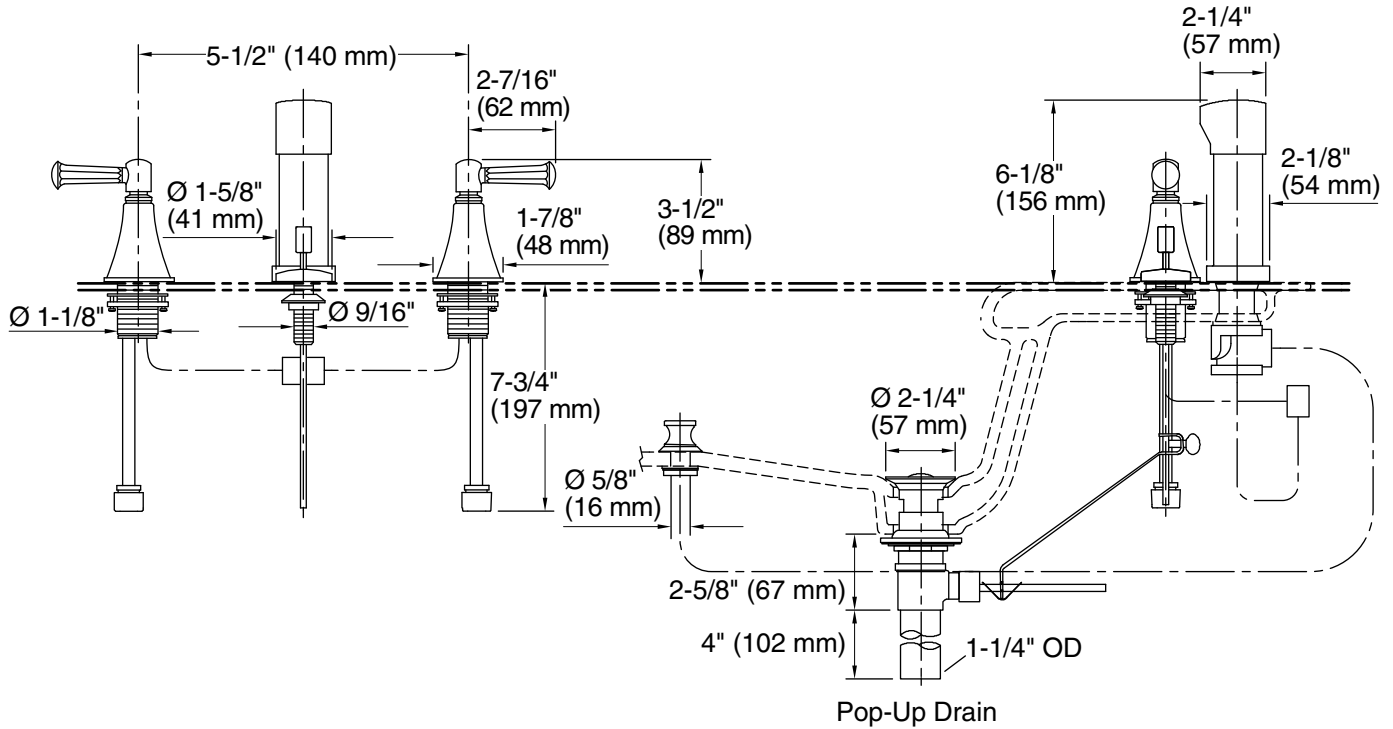

Features

- Flexible connections for easy installation.
- Quarter-turn washerless ceramic disc valves.
- Pop-up drain with lift rod and tailpiece.
- Stately Deco lever handles.
- Vertical spray.
- Fixture-mount transfer valve/vacuum breaker.

Material

- Brass.
- Brass valve bodies.

Recommended Products/Accessories

- K-23726 Drain treatment
- K-23723 Faucet cleaner

Codes/Standards

ASME A112.18.1/CSA B125.1
ASSE 1001

KOHLER® Faucet Lifetime Limited Warranty

Technical Information

All product dimensions are nominal.

Notes

Install this product according to the installation instructions.